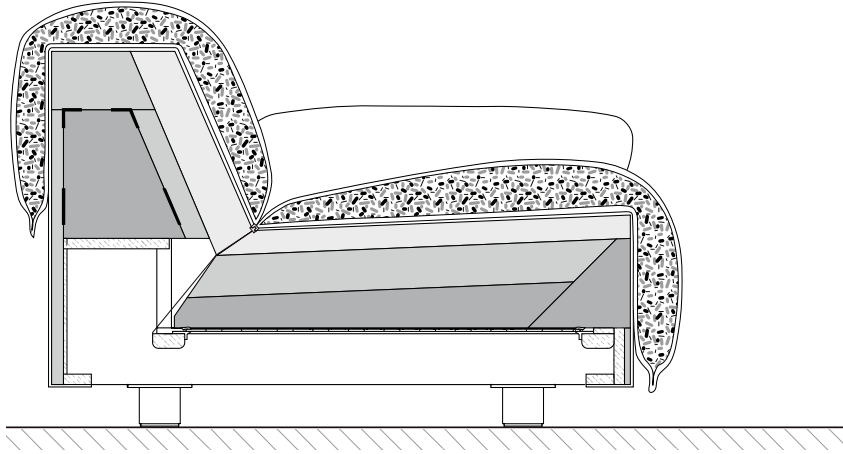

Legs, body and suspension

A stable wooden frame with zigzag springs in the seat section and upholstery webbing in the backrest forms the platform for a multi-sectional sandwich structure comprising different polyurethane foams and flexible viscoelastic foam. The high density of memory foam provides noticeable extra comfort.

The base is supported by steel legs with felt glides.